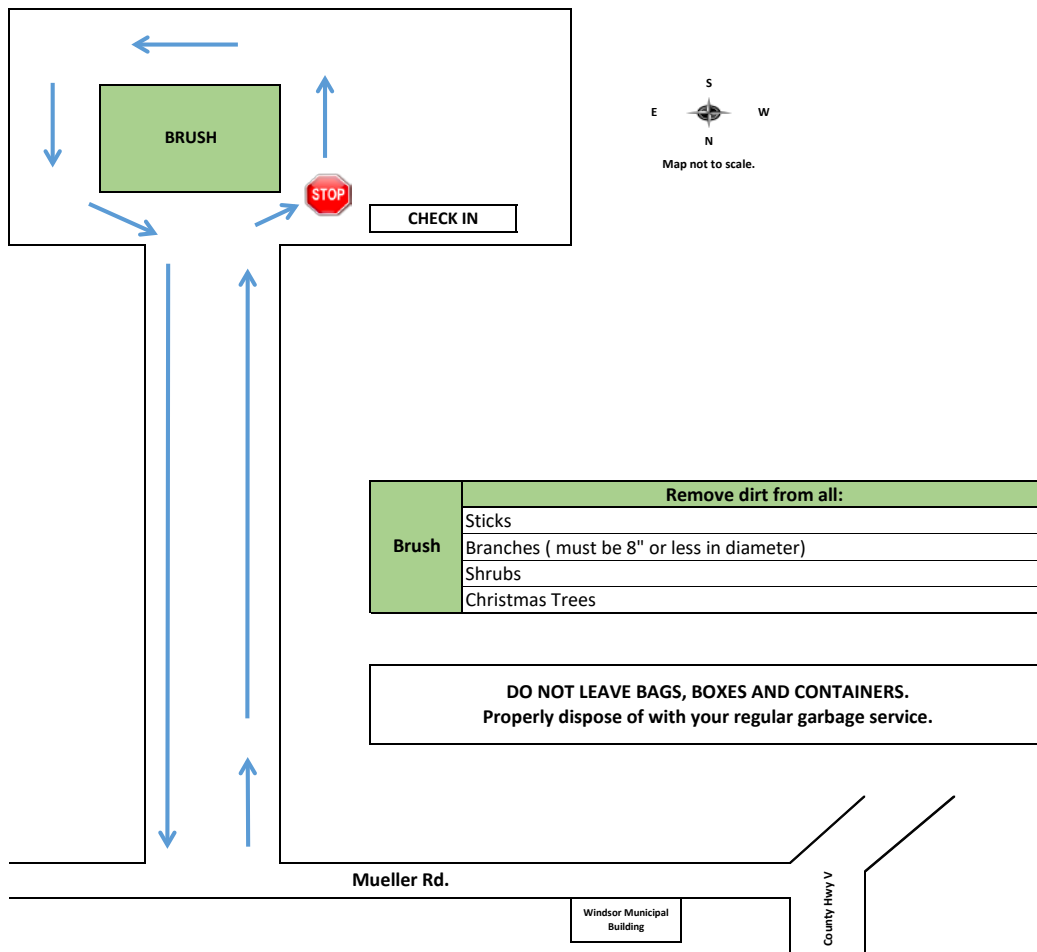

WINDSOR RECYCLING CENTER - BRUSH DROP OFF SITE

4035 MUELLER RD, DEFOREST, WI 53532

Hours Beginning 2024		
January - February	First Saturday	8:00 am to 4:00 pm
March	First Saturday	8:00 am to 4:00 pm
	Third Saturday	8:00 am to 4:00 pm
April - November	Every Wednesday	11:00 am to 4:00 pm
	First Saturday	8:00 am to 4:00 pm
	Third Saturday	8:00 am to 4:00 pm
December	First Saturday	8:00 am to 4:00 pm

Last vehicle in 10 minutes before close.

**For more information visit our website at
www.windsorwi.gov or call 608-888-0066.**

Rules
Open to Windsor Residents only. Permit required.
Permit must be affixed, by its own adhesive, to vehicle's front windshield, passenger side.
No commercial use, including contractors hired by residents.