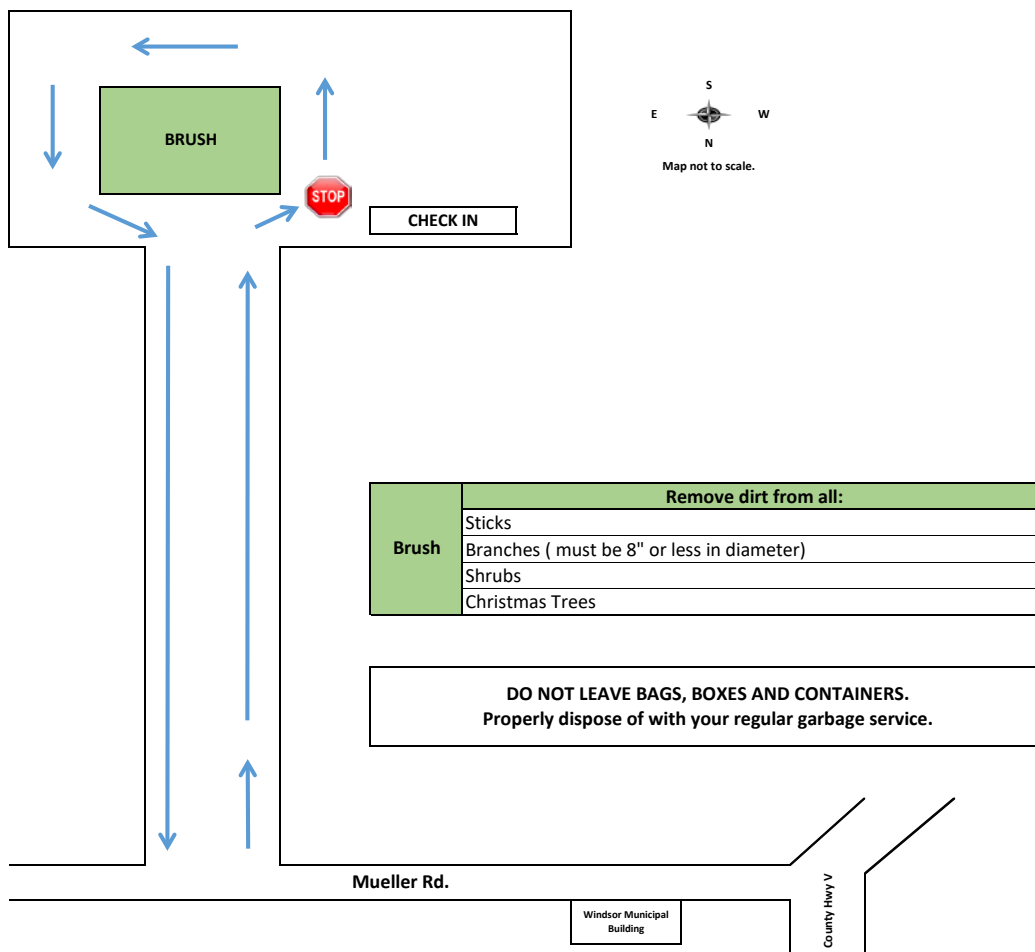

WINDSOR RECYCLING CENTER - BRUSH DROP OFF SITE

4035 MUELLER RD, DEFOREST, WI 53532

Hours		
January - February	First Saturday	8:00 am to 4:00 pm
March	First Saturday	8:00 am to 4:00 pm
	Third Saturday	8:00 am to 4:00 pm
April - November	Every Wednesday	11:00 am to 4:00 pm
	First Saturday	8:00 am to 4:00 pm
	Third Saturday	8:00 am to 4:00 pm
December	First Saturday	8:00 am to 4:00 pm

Last vehicle in 10 minutes before close.

**For more information visit our website at
www.windsorwi.gov or call 608-888-0066.**

Rules
Open to Windsor Residents only. Permit required.
Permit must be affixed, by its own adhesive, to vehicle's front windshield, passenger side.
No commercial use, including contractors hired by residents.